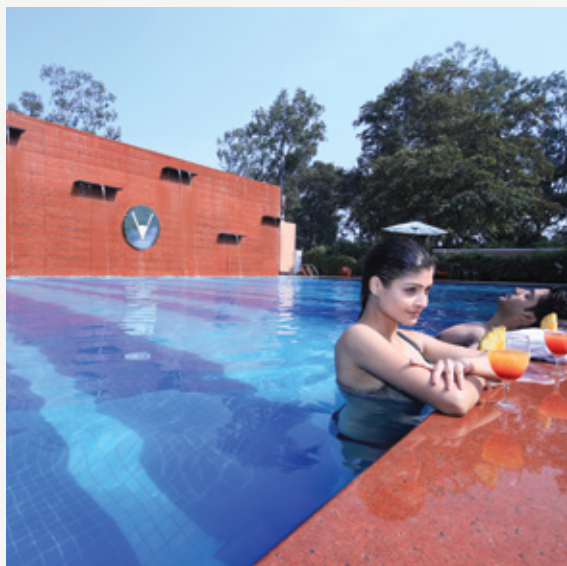

 THEATRE
210 PAX

AREA : **5670** SQFT

Poolside Lawn

Our poolside venue makes for a perfect backdrop for day events and stunning evening receptions. And not to mention, the mesmerising swimming pool is known for its infamous pool parties that you can plan while hosting the next destination wedding. A quick tip: Floating candles in the pool make a great setting for evening receptions by the pool.

An urban oasis and the best in the city, the swimming pool is a perfect place to relax and unwind. Taste the delicious taste of life stirred in a glass from our poolside bar, while your body unwinds in the cool and calming water.